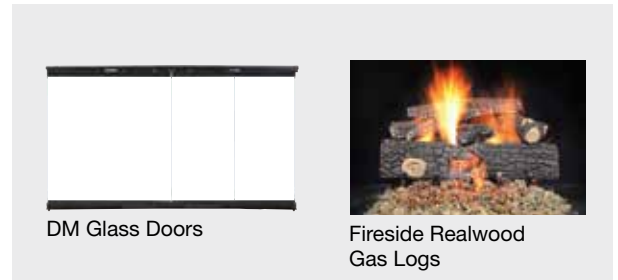

Cover/Above: Element shown with Fairfield mantel, green granite and DM doors