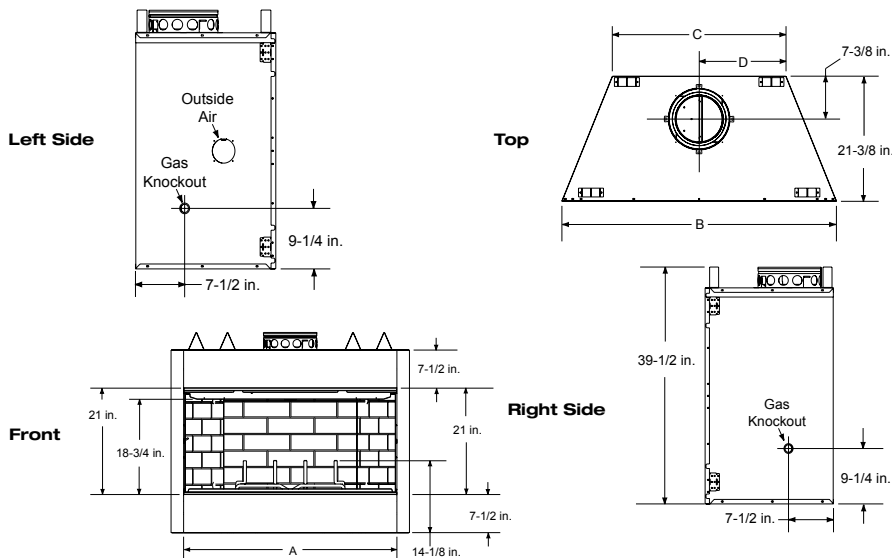

Experience proven value and dependability from Heatilator. Experience the Element.

Features

- 36" or 42" viewing areas
- Bi-fold glass doors available with multiple trim options
- Convenient ash lip
- User-friendly front damper handle locks in open/closed positions
- A hearth extension is required

Options (Shown Right)

- DM Glass Doors
- Fireside gas logs

Cover/Above: Element shown with Fairfield mantel, green granite and DM doors

Dimensions

MODEL	A	B	C	D
EL36	36"	41"	23-3/4"	11-7/8"
EL42	42"	47"	29-3/4"	14-7/8"

Framing Dimensions

MODEL	A
EL36	42"
EL42	48"

Available From

heatilator
The first name in fireplaces

Phone: 800-927-6841
Web: heatilator.com

facebook.com/Heatilator
twitter.com/Heatilator
youtube.com/HeatilatorFireplaces