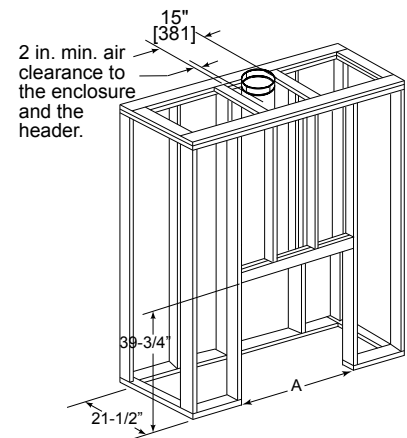

Experience proven value and dependability from Heatilator. Experience the Element.

Features

- 36" or 42" viewing areas
- Bi-fold glass doors available with multiple trim options
- Convenient ash lip
- User-friendly front damper handle locks in open/closed positions
- A hearth extension is required

Options (Shown Right)

- DM Glass Doors
- Fireside gas logs

Cover/Above: Element shown with Fairfield mantel, green granite and DM doors

Dimensions

MODEL	A	B	C	D
EL36	36"	41"	23-3/4"	11-7/8"
EL42	42"	47"	29-3/4"	14-7/8"

Framing Dimensions

MODEL	A
EL36	42"
EL42	48"

Available From

heatilator
The first name in fireplaces

Phone: 800-927-6841
Web: heatilator.com

facebook.com/Heatilator
twitter.com/Heatilator
youtube.com/HeatilatorFireplaces