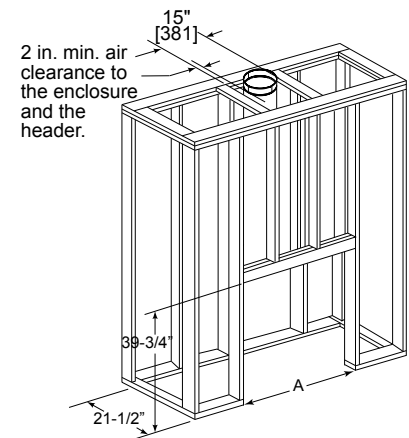

Experience proven value and dependability from Heatilator. Experience the Element.

Features

- 36" or 42" viewing areas
- Bi-fold glass doors available with multiple trim options
- Convenient ash lip
- User-friendly front damper handle locks in open/closed positions
- A hearth extension is required

Options (Shown Right)

- DM Glass Doors
- Fireside gas logs

Cover/Above: Element shown with Fairfield mantel, green granite and DM doors

Dimensions

Framing Dimensions

MODEL	A	B	C	D
EL36	36"	41"	23-3/4"	11-7/8"
EL42	42"	47"	29-3/4"	14-7/8"