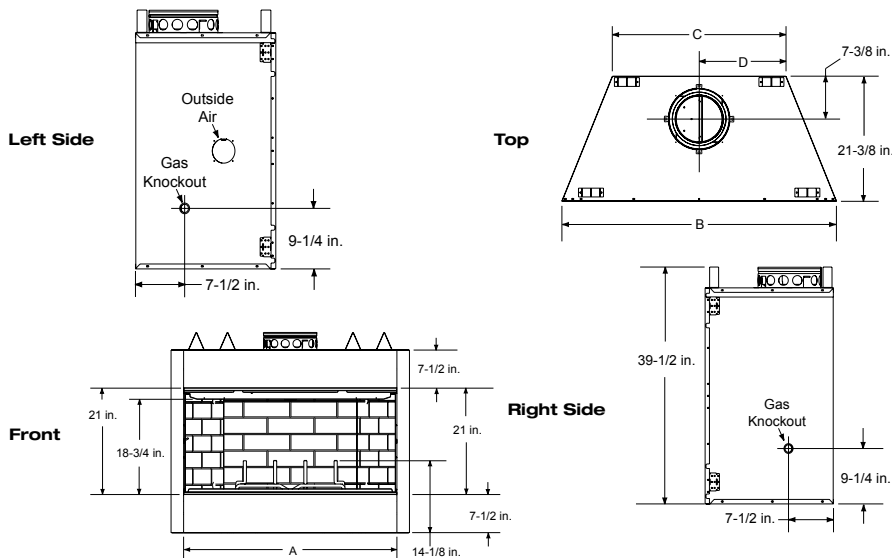

Experience proven value and dependability from Heatilator. Experience the Element.

Features

- 36" or 42" viewing areas
- Bi-fold glass doors available with multiple trim options
- Convenient ash lip
- User-friendly front damper handle locks in open/closed positions
- A hearth extension is required

Options (Shown Right)

- DM Glass Doors
- Fireside gas logs

Cover/Above: Element shown with Fairfield mantel, green granite and DM doors

Dimensions

Framing Dimensions

MODEL	A	B	C	D
EL36	36"	41"	23-3/4"	11-7/8"
EL42	42"	47"	29-3/4"	14-7/8"