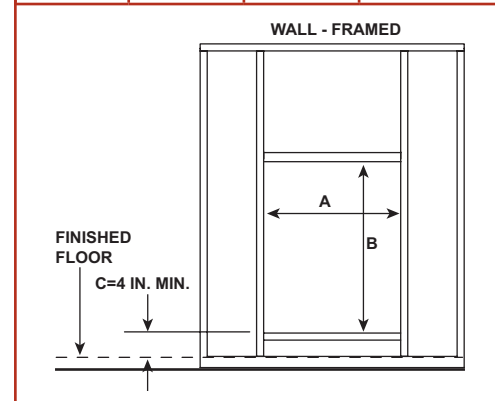

EnerGuide (CSA P.4.1-15) Ratings

Ion Vertical	Ion Horizontal
60.2% (NG)	67.5% (NG)

Available from

heatilator
The first name in fireplaces

- 800-927-6841 | heatilator.com
- [facebook.com/Heatilator](https://www.facebook.com/Heatilator)
- twitter.com/Heatilator
- [youtube.com/HeatilatorFireplaces](https://www.youtube.com/HeatilatorFireplaces)

HTL-1093U-0617

Limited Lifetime Warranty*

The strongest in the industry, Heatilator provides a limited lifetime warranty on gas-burning products of the most important aspects: firebox and heat exchanger.