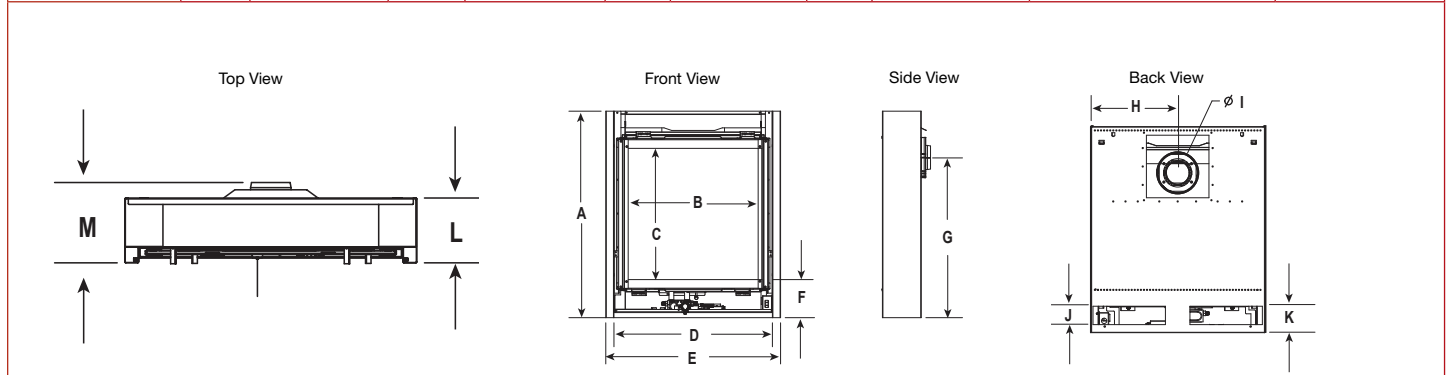

Technical Specifications

MODEL	FRONT WIDTH		BACK WIDTH		HEIGHT		DEPTH		VIEWING AREA	BTU/HR INPUT
	UNIT	FRAMING*	UNIT	FRAMING*	UNIT	FRAMING*	UNIT	FRAMING*		
Ion Vertical	19-1/4" [489]	20-1/8" [511]	19-1/4" [489]	20-1/8" [511]	36-1/8" [918]	43-1/8" [1095]	6-3/8" [162]	2-5/8" [67]	12" x 24" [305 x 610]	8,200-14,250 NG 8,500-13,350 LP
Ion Horizontal	38-1/4" [972]	39-3/8" [1000]	38-1/4" [972]	39-3/8" [1000]	29-1/8" [740]	39 [991]	6-3/8" [162]	2-5/8" [67]	31" x 17" [787 x 432]	12,700-24,000 NG 10,850-20,000 LP

MODEL	A	B	C	D	E	F	G	H	I	J	K	L	M
Ion Vertical	36-1/8" [918]	12" [305]	24" [610]	16-5/8" [422]	19-1/4" [489]	6-1/8" [156]	28-1/2" [724]	9-5/8" [245]	6-5/8" [168]	3" [76]	4-1/4" [108]	6-3/8" [162]	7-7/8" [200]
Ion Horizontal	29-1/8" [740]	31" [787]	17" [432]	35-5/8" [905]	38-1/4" [972]	6-1/8" [156]	21-1/2" [546]	19-1/8" [486]	6-5/8" [168]	3" [76]	4-3/16" [106]	6-3/8" [162]	7-7/8" [200]