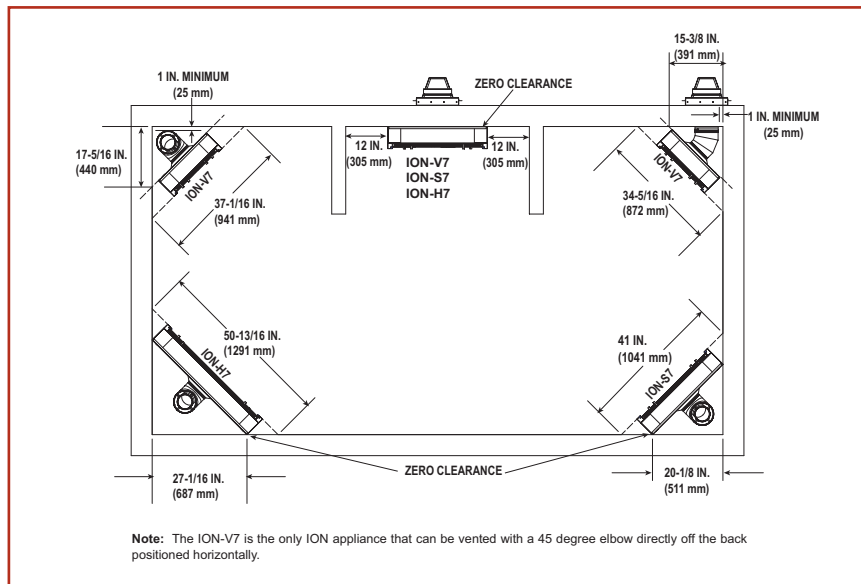

Clearances

The rough framing dimensions shown represent the distance from stud to stud only and do not take into consideration the addition of drywall. Please refer to installation instructions for complete specifications and drawings when installing this product. Go to heatilator.com to download.

Framing

MODEL	A	B	C
Ion Vertical	20-1/8" [511]	43-1/8" [1095]	4" min.
Ion Square	29-3/8" [746]	40-1/2" [1029]	4" min.
Ion Horizontal	39-3/8" [1000]	39 [991]	4" min.