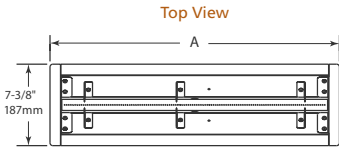

Interior Styles

Traditional

Herringbone

PLAZA

Model	Length	Width	Depth	Viewing Area	BTU/hr Input
Plaza-24"	24" [610]	5-3/8" [137]	5-3/8" [137]	24" x 5-3/8" [613 x 137]	32,000

Clearance to Combustibles

Appliance enclosure must be made entirely of non-combustible materials

	A	B
Starter Kit	26" (660 mm)	24" (610mm)
Starter Kit + 1 Extension	50" (1,270mm)	48" (1,219mm)
Starter Kit + 2 Extensions	74" (1,880mm)	72" (1,829mm)
Starter Kit + 3 Extensions	98" (2,489mm)	96" (2,438mm)
Starter Kit + 4 Extensions	122" (3,099mm)	120" (3,048mm)