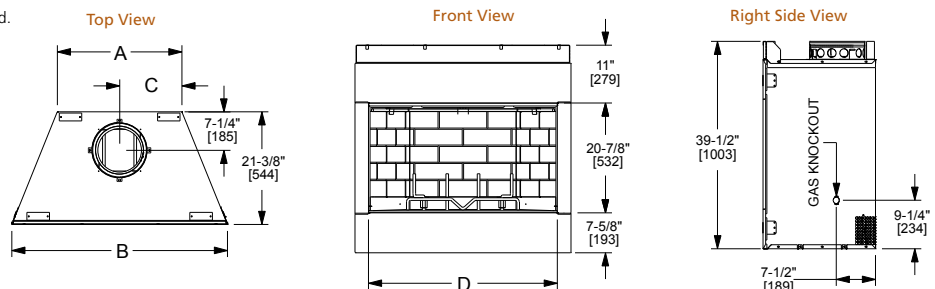

VILLA WOOD

Model	Front Width		Back Width		Height		Depth		Viewing Area
	Unit	Framing	Unit	Framing	Unit	Framing	Unit	Framing	
Villawood-36"	41" [1041]	42" [1067]	23-3/4" [603]	42" [1067]	39-1/2" [1003]	39-3/4" [1010]	21-3/8" [544]	21-1/2" [546]	36" x 20-7/8" [914 x 532]
Villawood-42"	47" [1194]	48" [1219]	29-3/4" [756]	48" [1219]	39-1/2" [1003]	39-3/4" [1010]	21-3/8" [544]	21-1/2" [546]	42" x 20-7/8" [1067 x 532]

Drawings to the right represent the 36" and 42" combined.

MODEL	Villawood-36"	Villawood-42"
A	23-3/4" [603]	29-3/4" [756]
B	41" [1041]	47" [1194]
C	11-7/8" [302]	14-7/8" [378]
D	36" [914]	42" [1067]